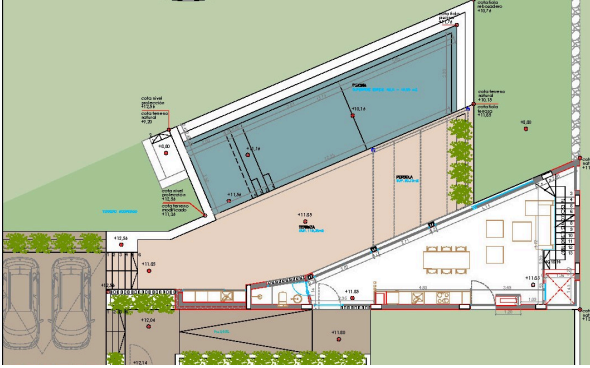

■ 254 SQM LIVING SPACE ■ 822 SQM PLOT ■ 4 BEDROOMS ■ PRICE ON REQUEST

— THE PROPERTY

Where the architecture ends, *the sea begins.*

Villa Porto Colom was completed in 2026 on the front sea line — uncompromising in build quality and focused on the essentials: light, space and the unobstructed view of the Mediterranean. Discreetly marketed by East-Side-Mallorca.

Home cinema with wine fridge on the lower level

Four levels, *clearly arranged.*

POOL LEVEL — PLANTA BAJA

UPPER FLOOR 1 — MASTER SUITE

UPPER FLOOR 2 — SLEEPING LEVEL

ROOFTOP — PLANTA CUBIERTA

Plans dated 30 May 2024, Ibizastyle Spanien S.L. The lift connects the lower level with the living and sleeping floors.