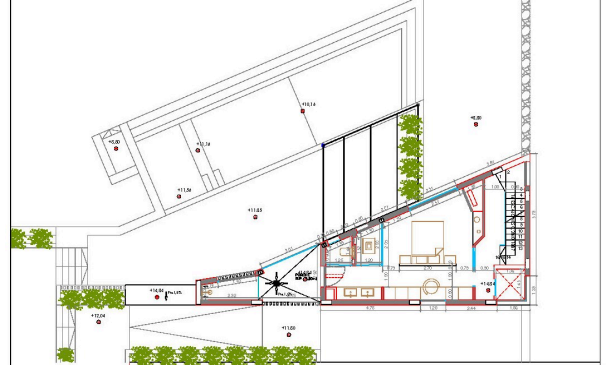

■ 254 SQM LIVING SPACE ■ 822 SQM PLOT ■ 4 BEDROOMS ■ PRICE ON REQUEST

— THE PROPERTY

Where the architecture ends, *the sea begins.*

Villa Porto Colom was completed in 2026 on the front sea line — uncompromising in build quality and focused on the essentials: light, space and the unobstructed view of the Mediterranean. Discreetly marketed by East-Side-Mallorca.

254 m ² LIVING SPACE	822 m ² PLOT	228 m ² TERRACES & PATIOS
4 BEDROOMS	50 m ² SALTWATER INFINITY POOL	2026 TURNKEY

Clean lines, *Mediterranean soul.*

Front view with infinity pool — front sea line

Rooftop — a box seat above the natural harbour

Home cinema with wine fridge on the lower level

Four levels, *clearly arranged.*

POOL LEVEL — PLANTA BAJA

UPPER FLOOR 1 — MASTER SUITE

UPPER FLOOR 2 — SLEEPING LEVEL

ROOFTOP — PLANTA CUBIERTA

Plans dated 30 May 2024, Ibizastyle Spanien S.L. The lift connects the lower level with the living and sleeping floors.