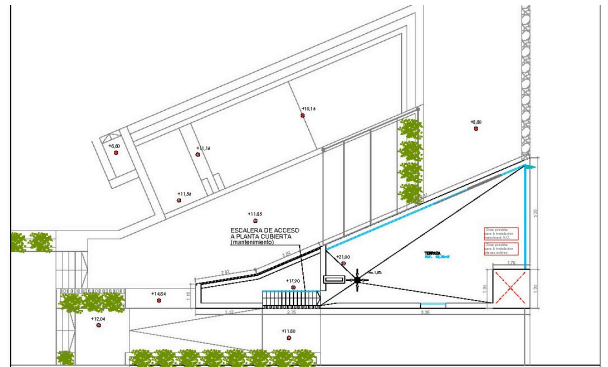

■ 254 SQM LIVING SPACE ■ 822 SQM PLOT ■ 4 BEDROOMS ■ PRICE ON REQUEST

— THE PROPERTY

Where the architecture ends, *the sea begins.*

Villa Porto Colom was completed in 2026 on the front sea line — uncompromising in build quality and focused on the essentials: light, space and the unobstructed view of the Mediterranean. Discreetly marketed by East-Side-Mallorca.

254 m ² LIVING SPACE	822 m ² PLOT	228 m ² TERRACES & PATIOS
4 BEDROOMS	50 m ² SALTWATER INFINITY POOL	2026 TURNKEY

Clean lines, *Mediterranean soul.*

Front view with infinity pool — front sea line

Rooftop — a box seat above the natural harbour

Home cinema with wine fridge on the lower level

Four levels, *clearly arranged.*

POOL LEVEL — PLANTA BAJA

UPPER FLOOR 1 — MASTER SUITE

UPPER FLOOR 2 — SLEEPING LEVEL

ROOFTOP — PLANTA CUBIERTA

Plans dated 30 May 2024, Ibizastyle Spanien S.L. The lift connects the lower level with the living and sleeping floors.