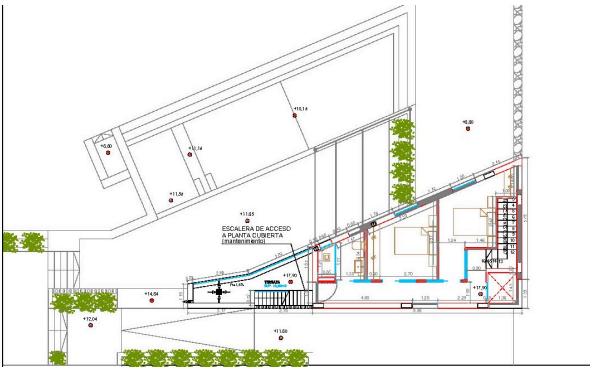

■ 254 SQM LIVING SPACE ■ 822 SQM PLOT ■ 4 BEDROOMS ■ PRICE ON REQUEST

— THE PROPERTY

Where the architecture ends, *the sea begins.*

Villa Porto Colom was completed in 2026 on the front sea line — uncompromising in build quality and focused on the essentials: light, space and the unobstructed view of the Mediterranean. Discreetly marketed by East-Side-Mallorca.

Home cinema with wine fridge on the lower level

Four levels, *clearly arranged.*

POOL LEVEL — PLANTA BAJA

UPPER FLOOR 1 — MASTER SUITE

UPPER FLOOR 2 — SLEEPING LEVEL

ROOFTOP — PLANTA CUBIERTA

Plans dated 30 May 2024, Ibizastyle Spanien S.L. The lift connects the lower level with the living and sleeping floors.