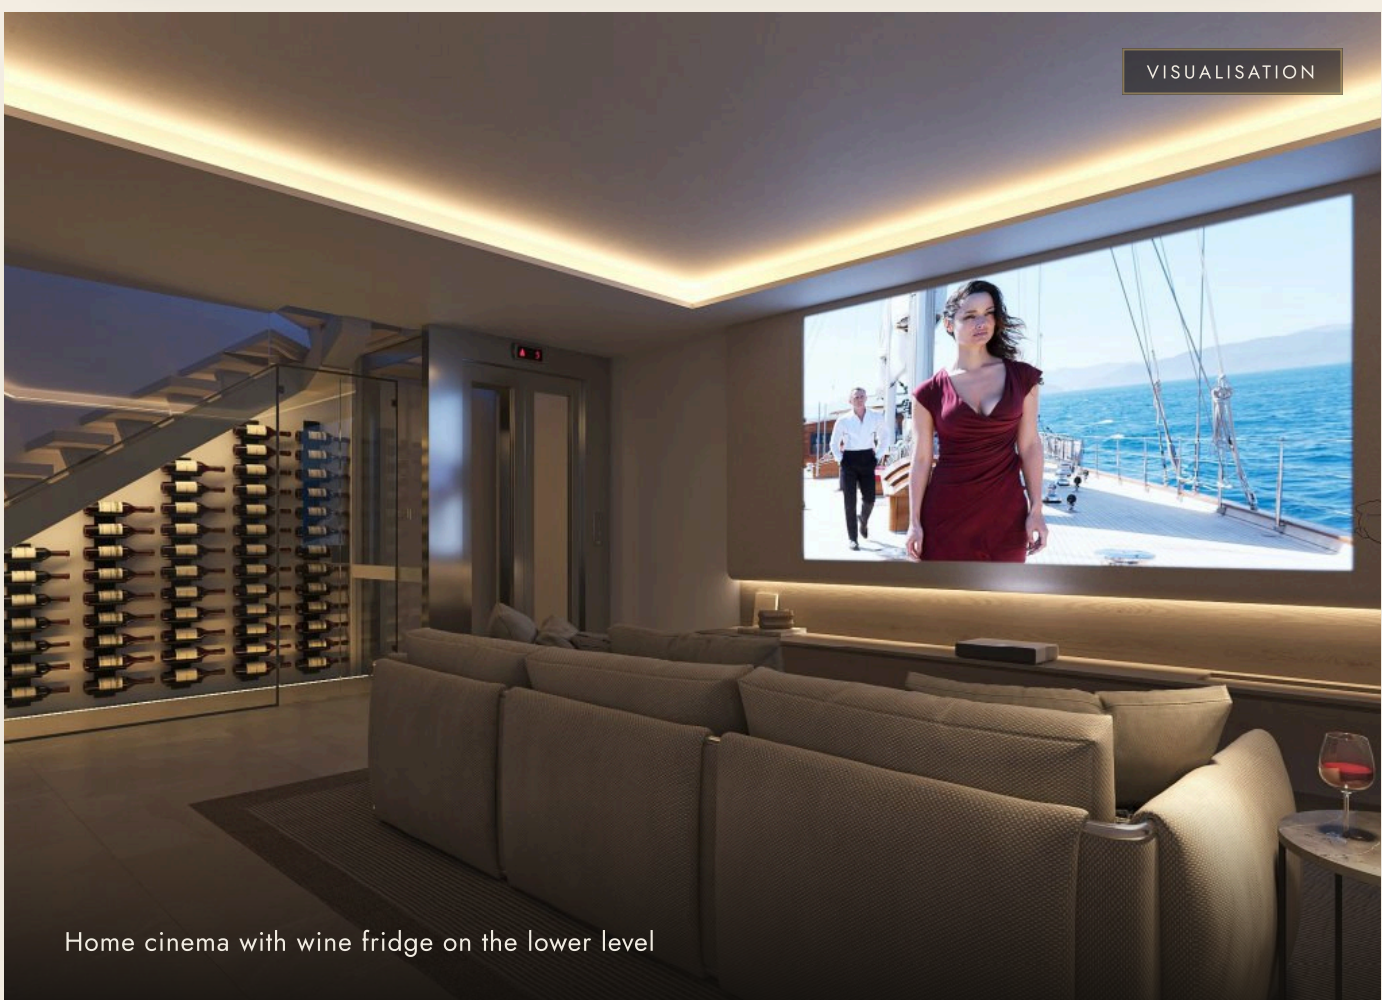

— FRONT SEA LINE · PORTO COLOM · MALLORCA

Villa *Porto Colom*

A turnkey new-build villa in the Ibiza style above the bay of Porto Colom — with a heated saltwater infinity pool, a rooftop terrace and private sea access over the rocks.

Private access to the bay — straight from the property

Rooms to *arrive in.*

Living and dining area with bay view

Open living kitchen with fireplace

VISUALISATION

Master suite with en-suite bath

VISUALISATION